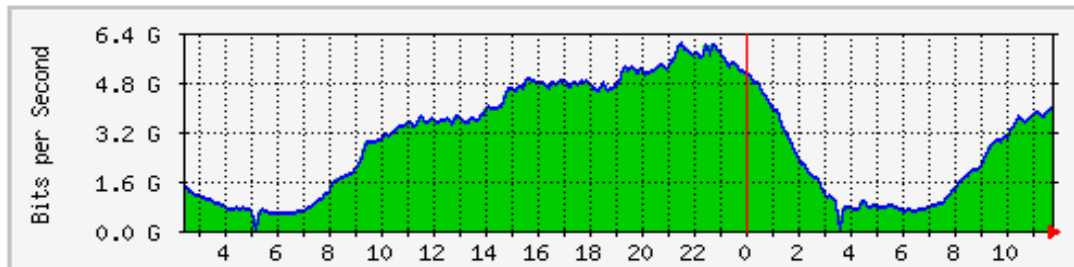

Profileinfo:

Type: continuous  
 Max: 10.0 GB  
 Exp: 60 days 0 hours  
 Start: Aug 05 2019 - 14:50 +04  
 End: Sep 11 2019 - 14:15 +04

t\_start 2019-09-11-02-15  
 t\_end 2019-09-11-02-15

Packets

Flows

Select Single Timeslot ▾

Display: 1 day ▾ << < | ^ > >> >|

- Lin Scale
- Stacked Graph
- Log Scale
- Line Graph

Statistics timeslot Sep 11 2019 - 02:15

# TOTAL traffic in ArmIX

System: Force10, D-Link, Cisco 9396PX

Maintainer: WEB LLC

Max Speed: 5000.0 MBytes/s

The statistics were last updated **Friday, 23 February 2018 at 11:47**

## 'Daily' Graph (5 Minute Average)

	Max	Average	Current
In	6015.2 Mb/s (18.8%)	2911.4 Mb/s (9.1%)	3948.9 Mb/s (12.3%)
Out	6021.3 Mb/s (18.8%)	2923.5 Mb/s (9.1%)	3985.7 Mb/s (12.5%)