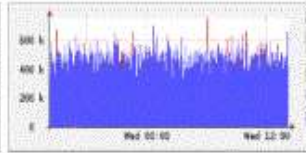

TCP

UDP

ICMP

other

Profileinfo:

Type: continuous
Max: 10.0 GB
Exp: 60 days 0 hours
Start: Aug 05 2019 - 14:50 +04
End: Sep 11 2019 - 14:15 +04

t_start 2019-09-11-02-15
t_end 2019-09-11-02-15

Packets

Flows

Select Single Timeslot ▾

Display: 1 day ▾ << < | ^ > >> >|

- ☒ Lin Scale
- ☒ Stacked Graph
- ☐ Log Scale
- ☐ Line Graph

Statistics timeslot Sep 11 2019 - 02:15