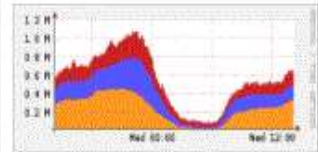

Profileinfo:

Type: continuous  
 Max: 10.0 GB  
 Exp: 60 days 0 hours  
 Start: Aug 05 2019 - 14:50 +04  
 End: Sep 11 2019 - 14:15 +04

t\_start 2019-09-11-02-15  
 t\_end 2019-09-11-02-15

Packets

Flows

Select Single Timeslot ▾

Display: 1 day ▾ << < | ^ > >> >|

- Lin Scale
- Stacked Graph
- Log Scale
- Line Graph

Statistics timeslot Sep 11 2019 - 02:15