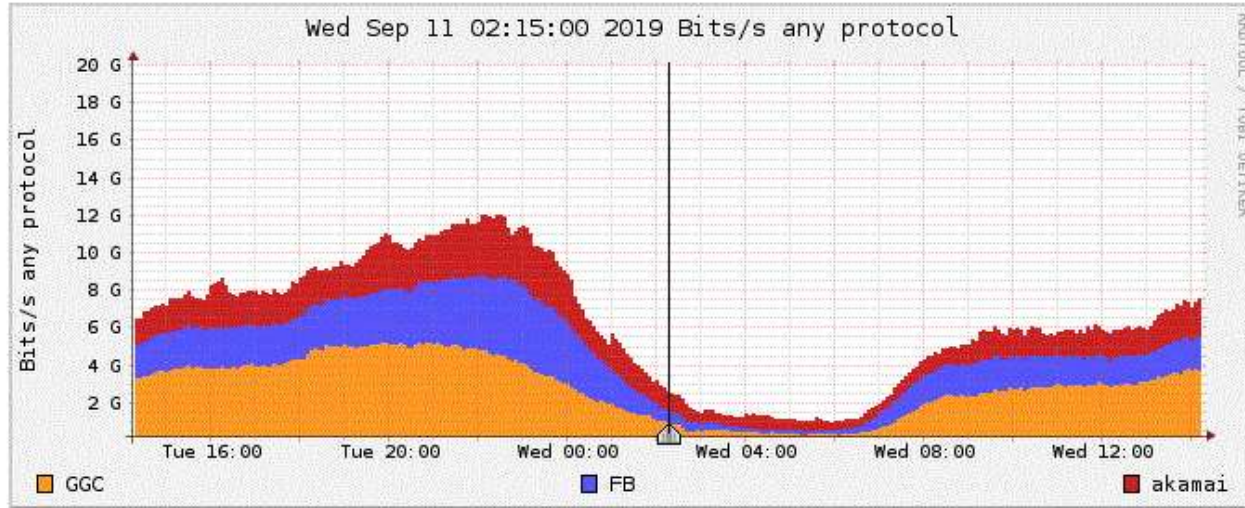

Profileinfo:

Type: continuous  
 Max: 10.0 GB  
 Exp: 60 days 0 hours  
 Start: Aug 05 2019 - 14:50 +04  
 End: Sep 11 2019 - 14:15 +04

t\_start 2019-09-11-02-15  
 t\_end 2019-09-11-02-15

Packets

Flows

Select Single Timeslot ▾

Display: 1 day ▾ << < | ^ > >> >|

- Lin Scale
- Stacked Graph
- Log Scale
- Line Graph

Statistics timeslot Sep 11 2019 - 02:15