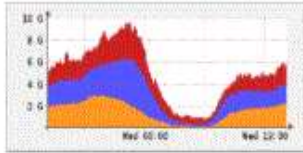

TCP

UDP

ICMP

other

Profileinfo:

Type: continuous
Max: 10.0 GB
Exp: 60 days 0 hours
Start: Aug 05 2019 - 14:50 +04
End: Sep 11 2019 - 14:15 +04

t_start 2019-09-11-02-15
t_end 2019-09-11-02-15

Packets

Flows

Select Single Timeslot ▾

Display: 1 day ▾ << < | ^ > >> >|

- ☒ Lin Scale
- ☒ Stacked Graph
- ☐ Log Scale
- ☐ Line Graph

Statistics timeslot Sep 11 2019 - 02:15