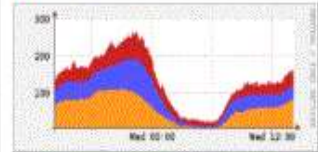

Profileinfo:

Type: continuous  
 Max: 10.0 GB  
 Exp: 60 days 0 hours  
 Start: Aug 05 2019 - 14:50 +04  
 End: Sep 11 2019 - 14:15 +04

t\_start 2019-09-11-02-15  
 t\_end 2019-09-11-02-15

Packets

Flows

Select Single Timeslot ▾

Display: 1 day ▾ << < | ^ > >> >|

- Lin Scale
- Stacked Graph
- Log Scale
- Line Graph

Statistics timeslot Sep 11 2019 - 02:15