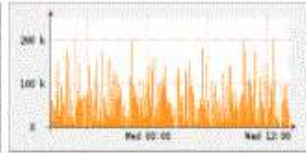

Profileinfo:

Type: continuous  
 Max: 10.0 GB  
 Exp: 60 days 0 hours  
 Start: Aug 05 2019 - 14:50 +04  
 End: Sep 11 2019 - 14:15 +04

t\_start 2019-09-11-02-15  
 t\_end 2019-09-11-02-15

Packets

Flows

Select Single Timeslot ▾

Display: 1 day ▾ << < | ^ > >> >|

- Lin Scale
- Stacked Graph
- Log Scale
- Line Graph

Statistics timeslot Sep 11 2019 - 02:15