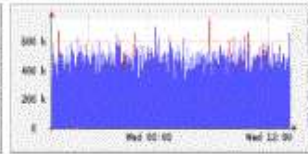

-
- GGC
- Akamai
- FB

TCP

UDP

ICMP

other

Profileinfo:

Type: continuous
 Max: 10.0 GB
 Exp: 60 days 0 hours
 Start: Aug 05 2019 - 14:50 +04
 End: Sep 11 2019 - 14:15 +04

t_start 2019-09-11-02-15
 t_end 2019-09-11-02-15

Packets

Flows

Select Single Timeslot ▾

Display: 1 day ▾ << < | ^ > >> >|

- Lin Scale
- Stacked Graph
- Log Scale
- Line Graph

Statistics timeslot Sep 11 2019 - 02:15

TOTAL traffic in ArmIX

System: Force10, D-Link, Cisco 9396PX