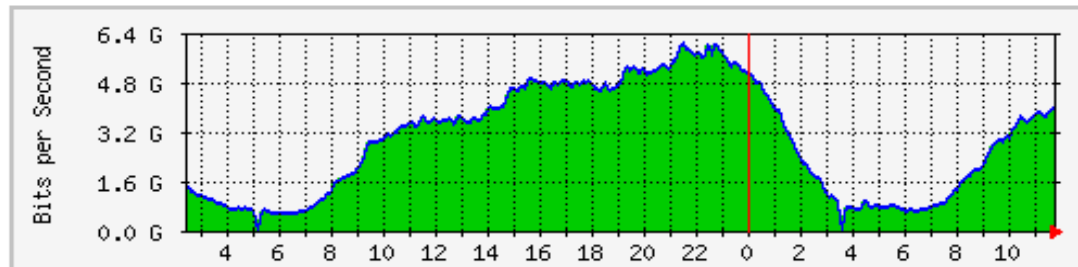

-
- GGC
- Akamai
- FB

TCP

UDP

ICMP

other

Profileinfo:

Type: continuous
 Max: 10.0 GB
 Exp: 60 days 0 hours
 Start: Aug 05 2019 - 14:50 +04
 End: Sep 11 2019 - 14:15 +04

t_start 2019-09-11-02-15
 t_end 2019-09-11-02-15

Packets

Flows

Select Single Timeslot ▾

Display: 1 day ▾ << < | ^ > >> >|

- Lin Scale
- Stacked Graph
- Log Scale
- Line Graph

Statistics timeslot Sep 11 2019 - 02:15

TOTAL traffic in ArmIX

System: Force10, D-Link, Cisco 9396PX

Maintainer: WEB LLC

Max Speed: 5000.0 MBytes/s

The statistics were last updated **Friday, 23 February 2018 at 11:47**

'Daily' Graph (5 Minute Average)

	Max	Average	Current
In	6015.2 Mb/s (18.8%)	2911.4 Mb/s (9.1%)	3948.9 Mb/s (12.3%)
Out	6021.3 Mb/s (18.8%)	2923.5 Mb/s (9.1%)	3985.7 Mb/s (12.5%)