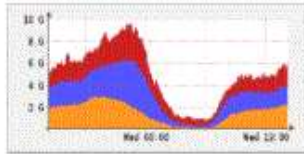

-
- GGC
- Akamai
- FB

TCP

UDP

ICMP

other

Profileinfo:

Type: continuous
 Max: 10.0 GB
 Exp: 60 days 0 hours
 Start: Aug 05 2019 - 14:50 +04
 End: Sep 11 2019 - 14:15 +04

t_start 2019-09-11-02-15
 t_end 2019-09-11-02-15

Packets

Flows

Select Single Timeslot ▾

Display: 1 day ▾ << < | ^ > >> >|

- Lin Scale
- Stacked Graph
- Log Scale
- Line Graph

Statistics timeslot Sep 11 2019 - 02:15

TOTAL traffic in ArmIX

System: Force10, D-Link, Cisco 9396PX