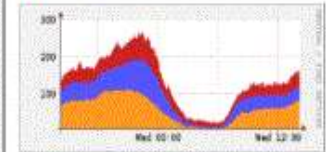

-
- GGC
- Akamai
- FB

TCP

UDP

ICMP

other

Profileinfo:

Type: continuous
 Max: 10.0 GB
 Exp: 60 days 0 hours
 Start: Aug 05 2019 - 14:50 +04
 End: Sep 11 2019 - 14:15 +04

t_start 2019-09-11-02-15
 t_end 2019-09-11-02-15

Packets

Flows

Select Single Timeslot ▾

Display: 1 day ▾ << < | ^ > >> >|

- Lin Scale
- Stacked Graph
- Log Scale
- Line Graph

Statistics timeslot Sep 11 2019 - 02:15

TOTAL traffic in ArmIX

System: Force10, D-Link, Cisco 9396PX

Maintainer: WEB LLC

Max Speed: 5000.0 MBytes/s

The statistics were last updated **Friday, 23 February 2018 at 11:47**

'Daily' Graph (5 Minute Average)

	Max	Average	Current
In	6015.2 Mb/s (18.8%)	2911.4 Mb/s (9.1%)	3948.9 Mb/s (12.3%)
Out	6021.3 Mb/s (18.8%)	2923.5 Mb/s (9.1%)	3985.7 Mb/s (12.5%)