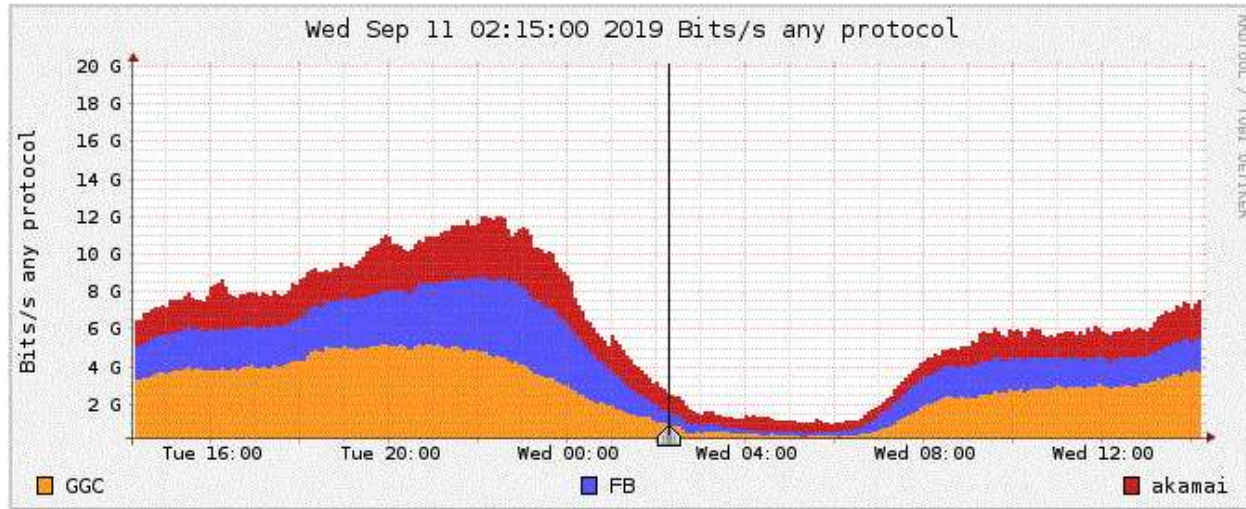

-
- GGC
- Akamai
- FB

TCP

UDP

ICMP

other

Profileinfo:

Type: continuous
 Max: 10.0 GB
 Exp: 60 days 0 hours
 Start: Aug 05 2019 - 14:50 +04
 End: Sep 11 2019 - 14:15 +04

t_start 2019-09-11-02-15
 t_end 2019-09-11-02-15

Packets

Flows

Select Single Timeslot ▾

Display: 1 day ▾ << < | ^ > >> >|

- Lin Scale
- Stacked Graph
- Log Scale
- Line Graph

Statistics timeslot Sep 11 2019 - 02:15

TOTAL traffic in ArmIX

System: Force10, D-Link, Cisco 9396PX