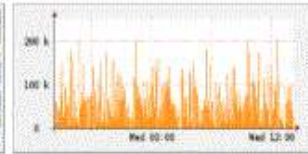

-
- GGC
- Akamai
- FB

TCP

UDP

ICMP

other

Profileinfo:

Type: continuous
 Max: 10.0 GB
 Exp: 60 days 0 hours
 Start: Aug 05 2019 - 14:50 +04
 End: Sep 11 2019 - 14:15 +04

t_start 2019-09-11-02-15
 t_end 2019-09-11-02-15

Packets

Flows

Select Single Timeslot ▾

Display: 1 day ▾ << < | ^ > >> >|

- Lin Scale
- Stacked Graph
- Log Scale
- Line Graph

Statistics timeslot Sep 11 2019 - 02:15

TOTAL traffic in ArmIX

System: Force10, D-Link, Cisco 9396PX