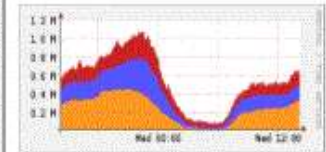

-
- GGC
- Akamai
- FB

TCP

UDP

ICMP

other

Profileinfo:

Type: continuous
 Max: 10.0 GB
 Exp: 60 days 0 hours
 Start: Aug 05 2019 - 14:50 +04
 End: Sep 11 2019 - 14:15 +04

t_start 2019-09-11-02-15
 t_end 2019-09-11-02-15

Packets

Flows

Select Single Timeslot ▾

Display: 1 day ▾ << < | ^ > >> >|

- Lin Scale
- Stacked Graph
- Log Scale
- Line Graph

Statistics timeslot Sep 11 2019 - 02:15

TOTAL traffic in ArmIX

System: Force10, D-Link, Cisco 9396PX

Maintainer: WEB LLC

Max Speed: 5000.0 MBytes/s

The statistics were last updated **Friday, 23 February 2018 at 11:47**

'Daily' Graph (5 Minute Average)

	Max	Average	Current
In	6015.2 Mb/s (18.8%)	2911.4 Mb/s (9.1%)	3948.9 Mb/s (12.3%)
Out	6021.3 Mb/s (18.8%)	2923.5 Mb/s (9.1%)	3985.7 Mb/s (12.5%)